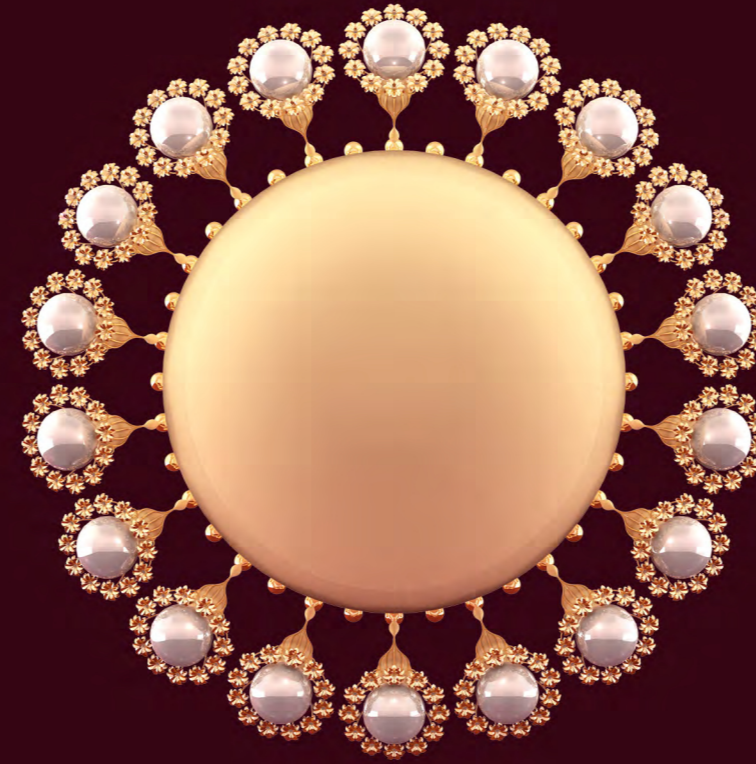

Flower Crown/1st

4885121/1st

Diamantenarchitektur

gemstone(s)	diamond
gemstone count	1
gemstone weight	approx. 5.00 ct
colour shade	white
colour grade	on request
purity grade	on request
cut type	brilliant cut

Edelpreis

209,000 £/VAT included

Edellegierungsarchitektur

fine alloy	Aurum
colour shade	yellow gold
fineness	750/000
surface finish	high gloss
surface structure	smooth

KuenstlerAtelier edelbluete

<https://www.kuenstleratelier-edelbluete.de>