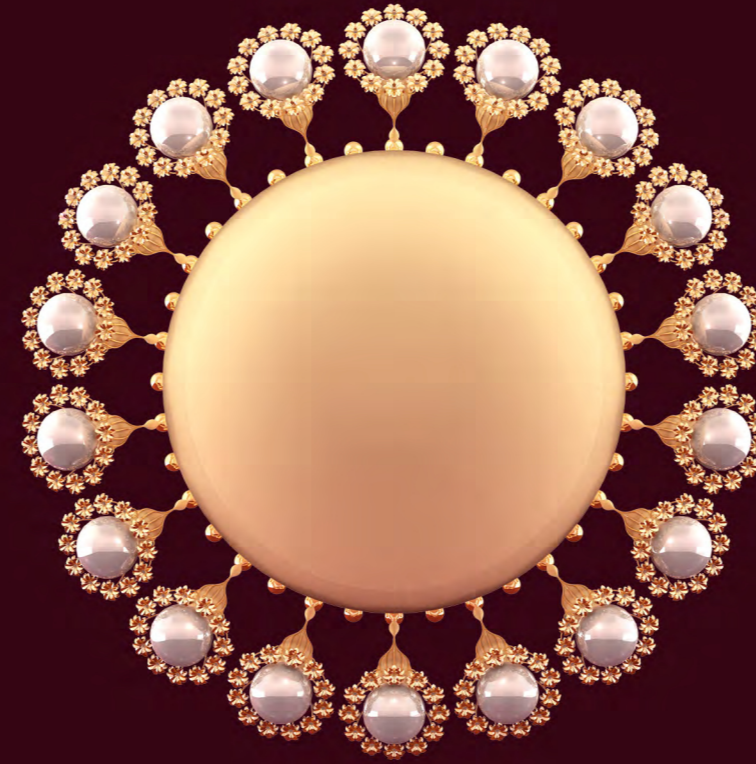

## Flower Crown/1st

4885121/1st

## Diamantenarchitektur

gemstone(s)	diamond
gemstone count	1
gemstone weight	approx. 5.00 ct
color shade	white
color grade	on request
purity grade	on request
cut type	brilliant cut

## Edellegierungsarchitektur

fine alloy	Aurum
color shade	yellow gold
fineness	750/000
surface finish	high gloss
surface structure	smooth

KuenstlerAtelier edelbluete

<https://www.kuenstleratelier-edelbluete.de>